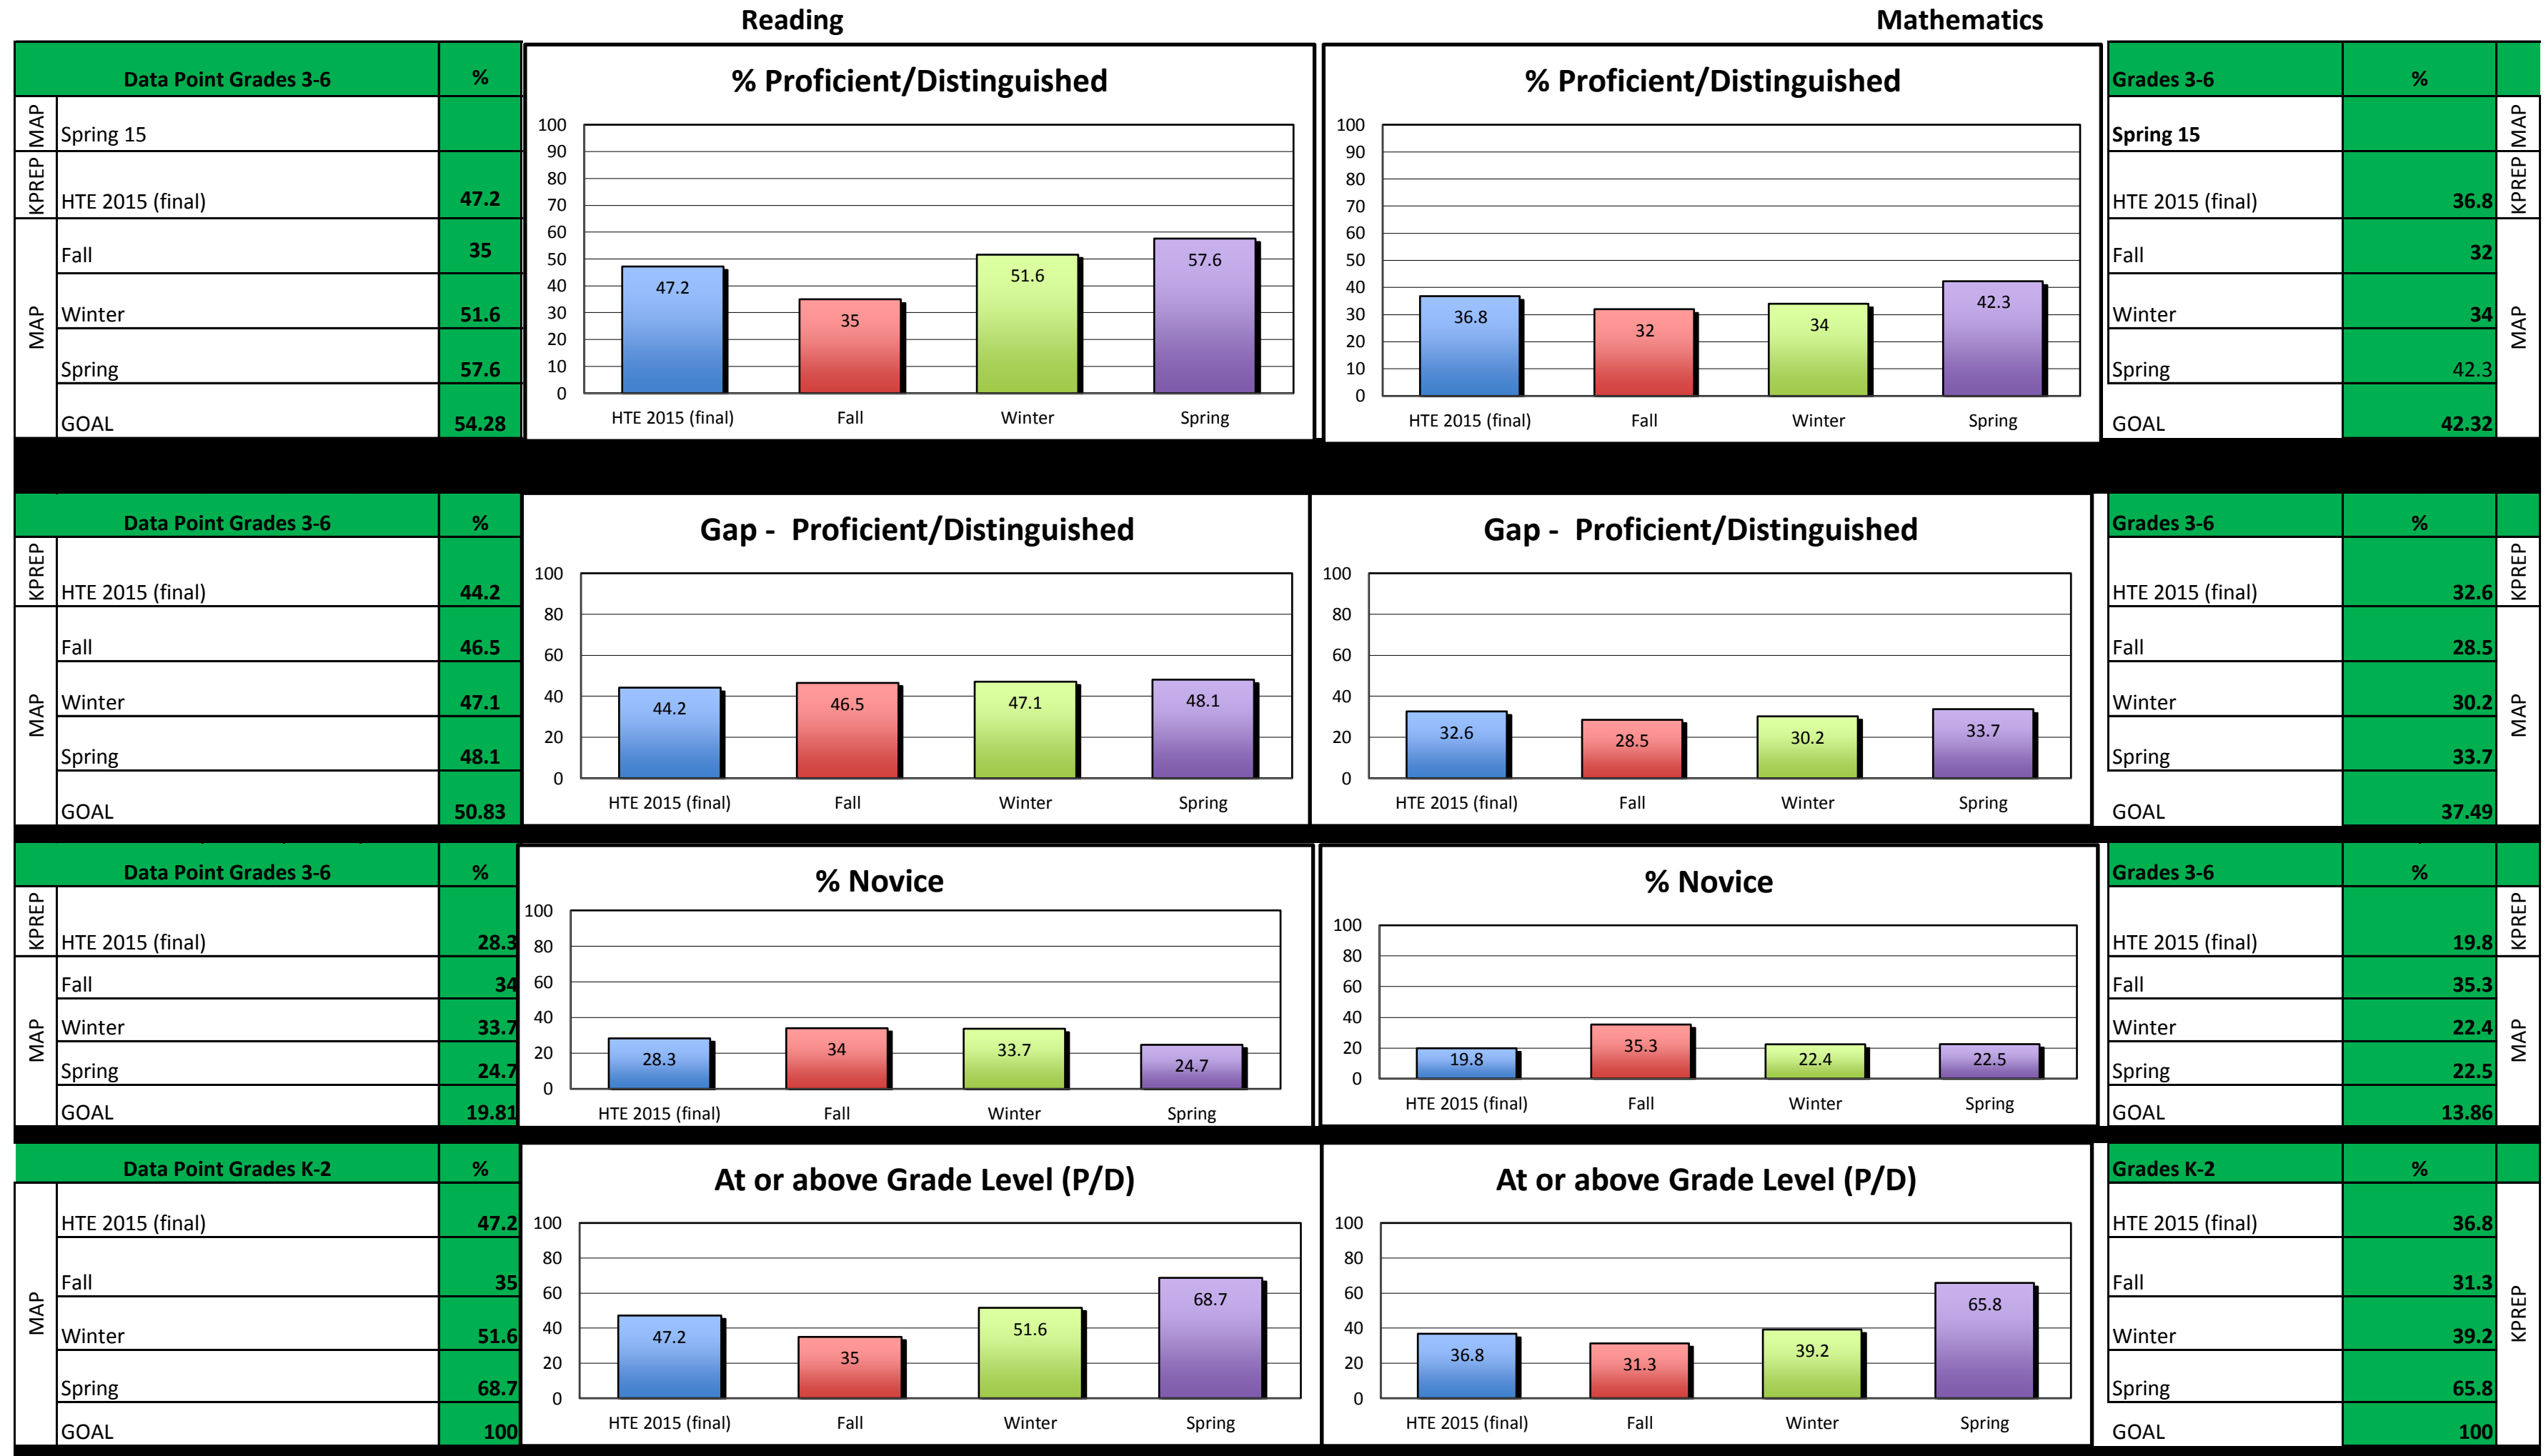

Highland Turner Elementary School Accountability Dashboard

Highland Turner Elementary School Data Questions

1. What does the data tell us?
2. What does the data not tell us?
3. What are causes for celebration?
4. What are the areas for Improvement?
5. What are next steps