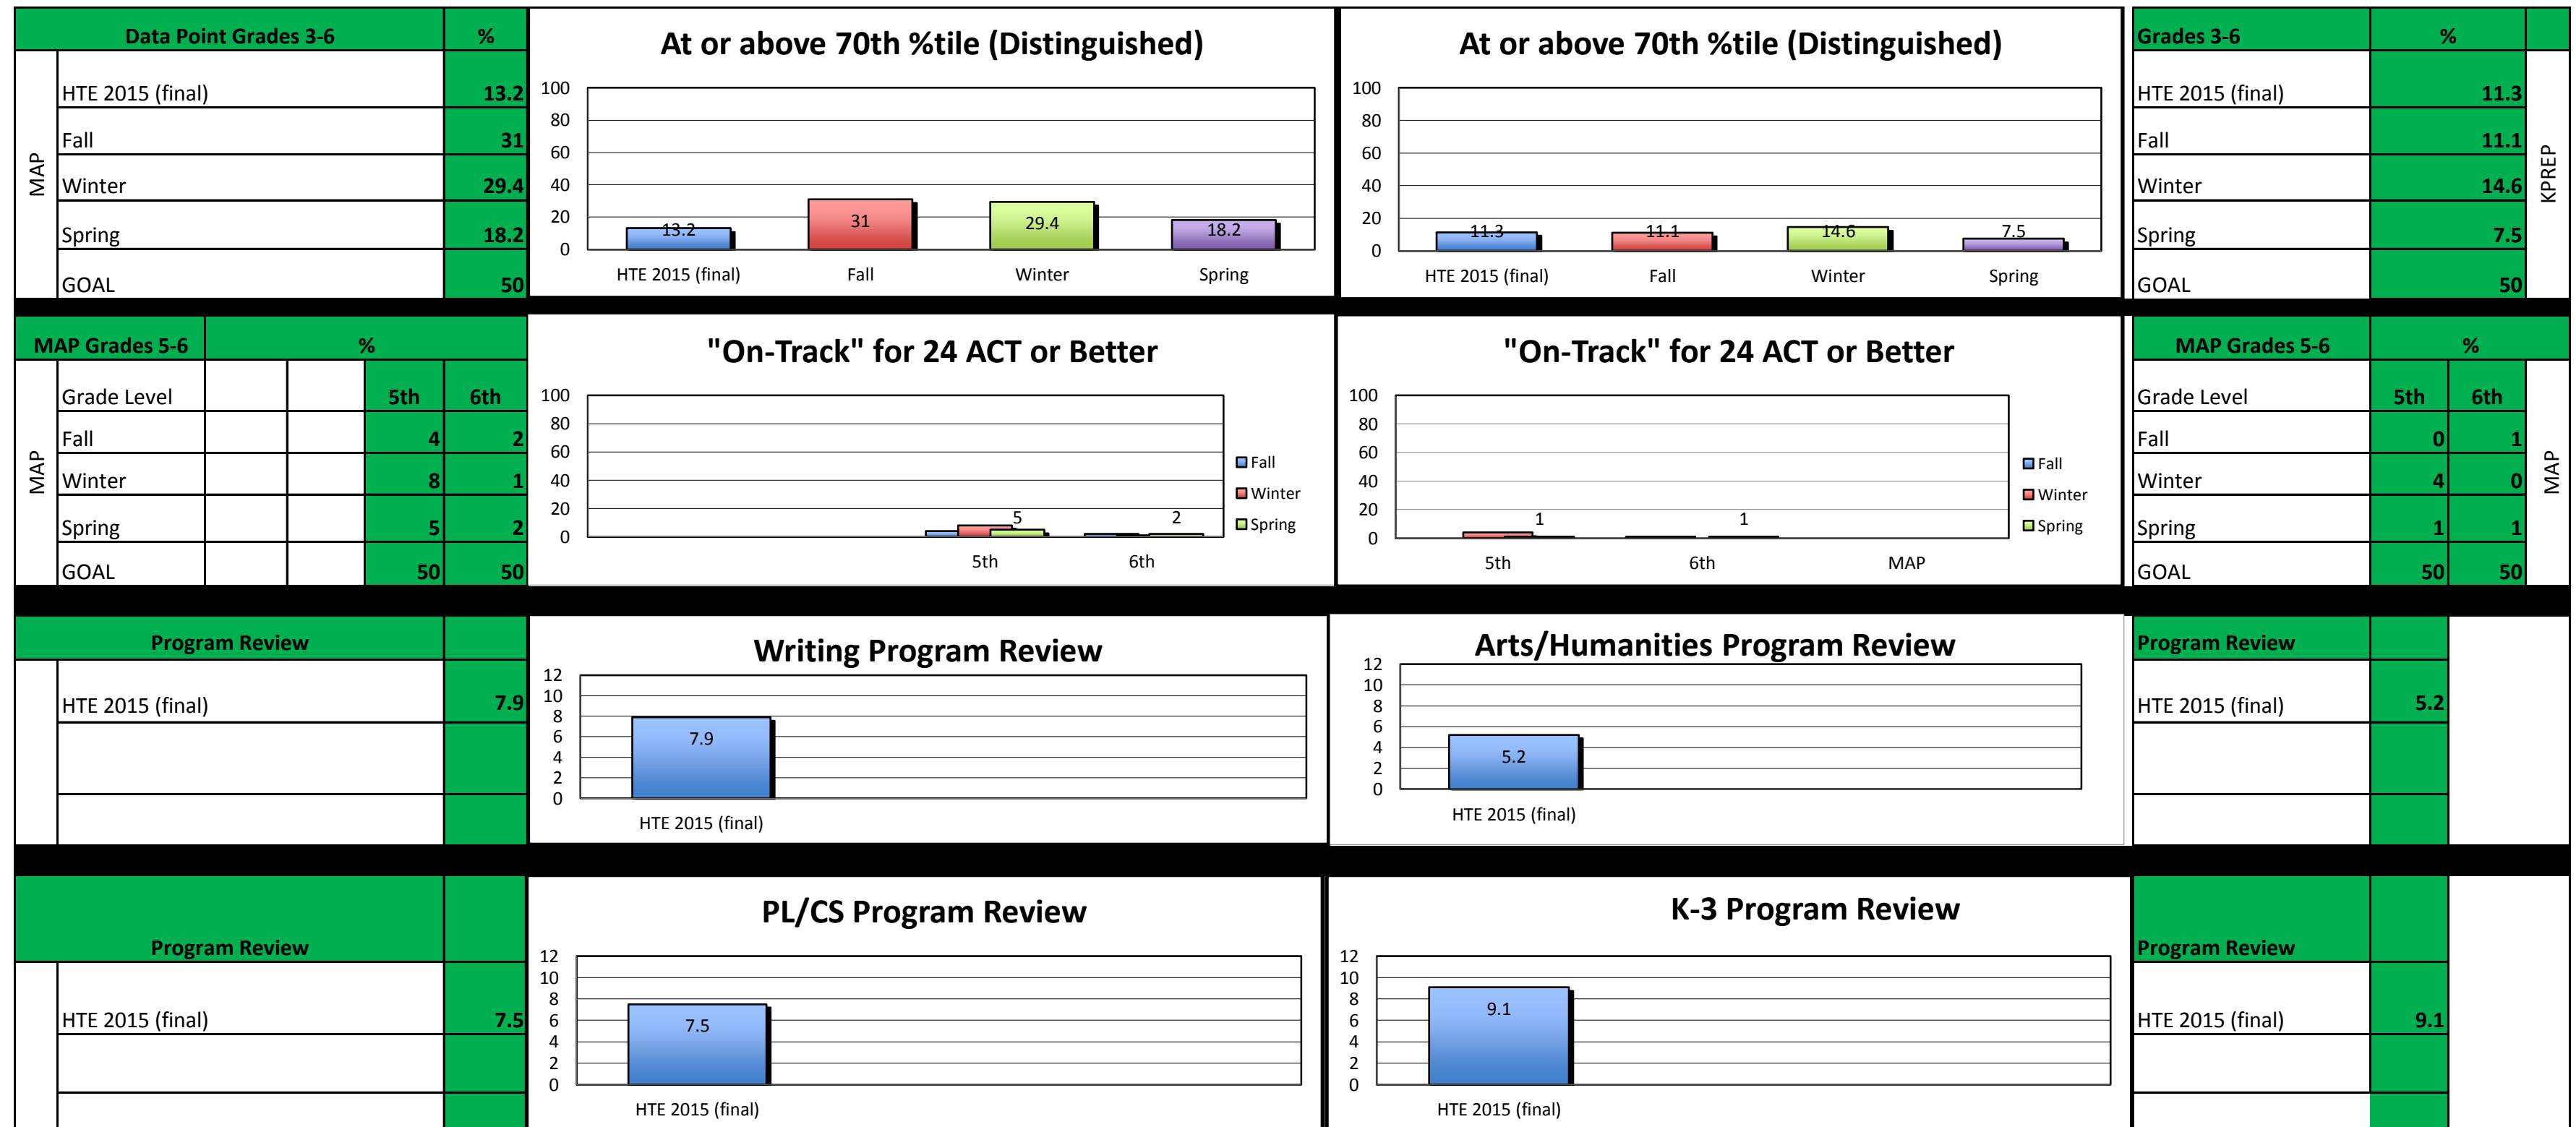

Highland Turner Elementary School Accountability Dashboard

Highland Turner Elementary School Data Questions

1. What does the data tell us?
2. What does the data not tell us?
3. What are causes for celebration?
4. What are the areas for Improvement?
5. What are next steps